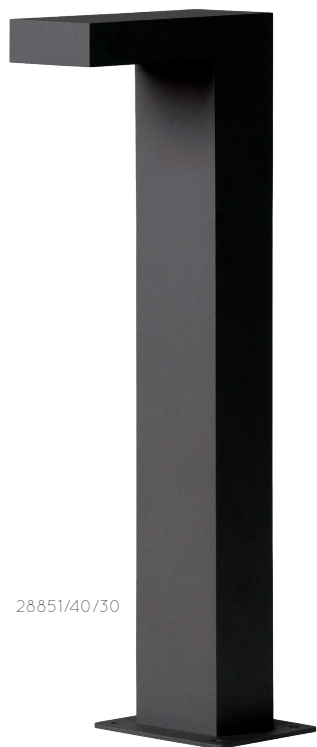

28851/40/30