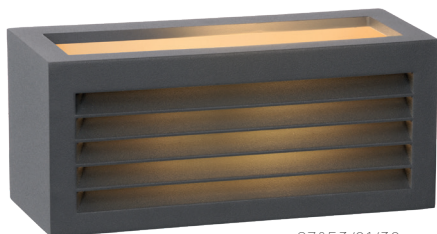

27853/01/30

bulb suggestion
49021/04/60