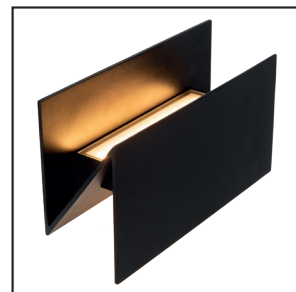

SWINDON

- 15W/INTEGRATED LED/2700K/651 lm
- L 27/W 10,9/H 15,4 cm
- color black
- aluminum

INTEGRATED
LED
INTEGRÉ

IP54

28802/15/30