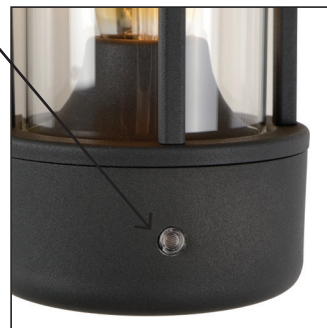

WITH DAY/NIGHT SENSOR

bulb suggestion
49043/05/62