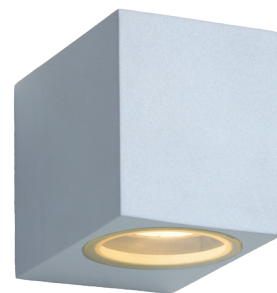

ZORA-LED

- (1x) (2x) GU10/5W LED/3000K/320lm/incl.
- H 7,9/W 9/L 6,5 cm
- H 15/W 9/L 6,5 cm
- beam angle 36°
- colors black/white
- aluminium & glass

DOWN LIGHT

22860/05/30, 31
22860/10/30, 31

22860/05/30