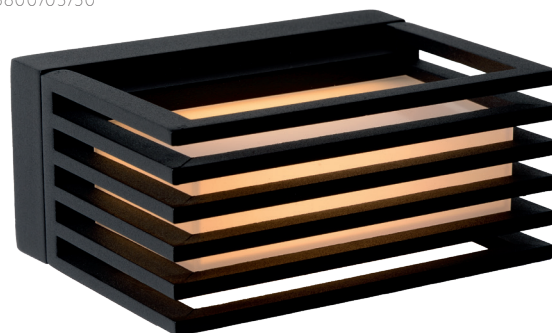

bulb suggestion
49006/05/30

bulb suggestion
49006/05/31

MALTA LED

- 1x 5,4W/INTEGRATED SMD LED/3000K/231lm/incl.
- H 6,5/W 14/D 10,5 cm
- color black
- aluminium & pc

15800/05/30

SINGA LED

- 1x9,6W/INTEGRATED SMD LED/3000K/553lm/incl.
- H 10/W 17/D 17 cm
- color black
- aluminium & pc