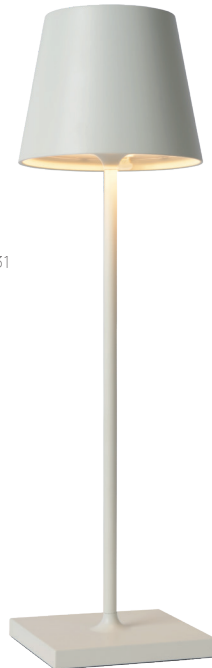

POWER ADAPTER & CABLE INCL.

TOUCH ON-OFF
AND DIMMABLE

- touch 1x = 2700K
- touch 2x = 3000K
- touch 3x = OFF

27888/04/31

27888/04/30

JOE

IN- & OUTDOOR

- 1x3W/integrated LED/3 level light/2800-3200K /278lm/incl.
- Ø 14,5/H 26,5 cm
- color opal White
- PE & wood