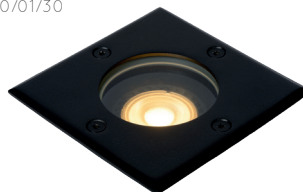

11800/01/30