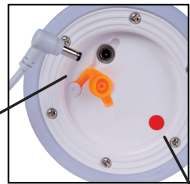

ON -OFF AND
3 STEP DIMMABLE

LITTLE JOE

IN- & OUTDOOR

- 1x 0,3W/integrated LED/2800-3200K /30lm/incl.
- Ø 10/H 18,5 cm
- color white & black/white & green/white & curry
- PE & metal

POWER CONNECTION
FOR CHARGING CABLE