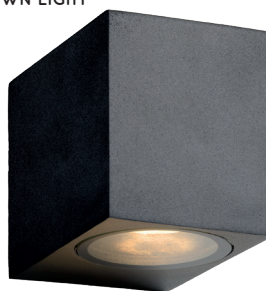

ZORA-LED

- (1x) (2x) GU10/5W LED/3000K/320lm/incl.
- H 7,9/W 9/L 6,5 cm
- H 15/W 9/L 6,5 cm
- beam angle 36°
- colors black/white
- aluminium & glass

DOWN LIGHT

22860/05/30, 31
22860/10/30, 31

22860/05/30