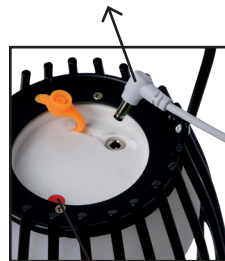

CHARGER USB / INCL.