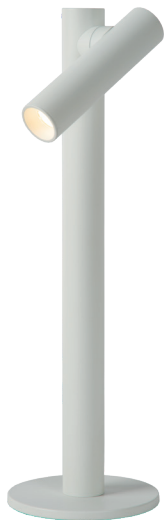

14881/70/31

spare bulb
49006/05/30

spare bulb
49006/05/31

ANTRIM

- 2,2W/INTEGRATED LED/2700K/120lm
- L 11/W 3/H 43 cm
- colors black & white
- aluminum & glass

INTEGRATED
LED
INTÉGRÉ

IP54

27503/02/31