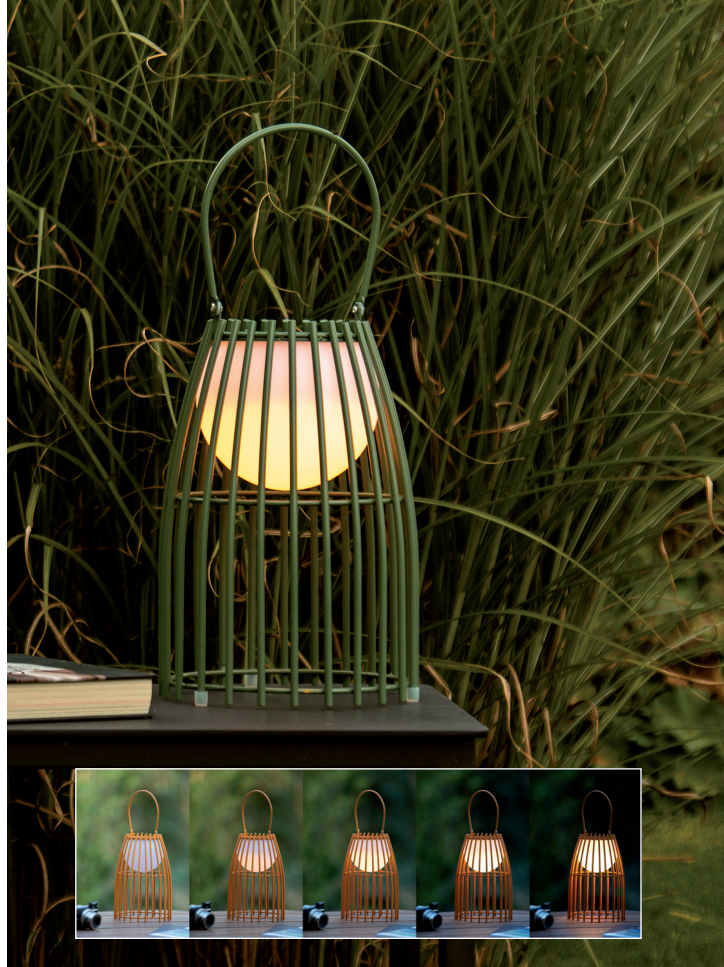

FJARA

- 1x 0,3W/INTEGRATED LED/2800-3200K/30Lm/incl.
- Ø 17,5/H 25/total H 40 cm
- colors matt black/green/curry/terracotta
- metal
- touch dimmer on the product

06801/01/33

06801/01/97

06801/01/30

06801/01/43

CHARGER USB / INCL.

TOUCH ON-OFF
AND DIMMABLE