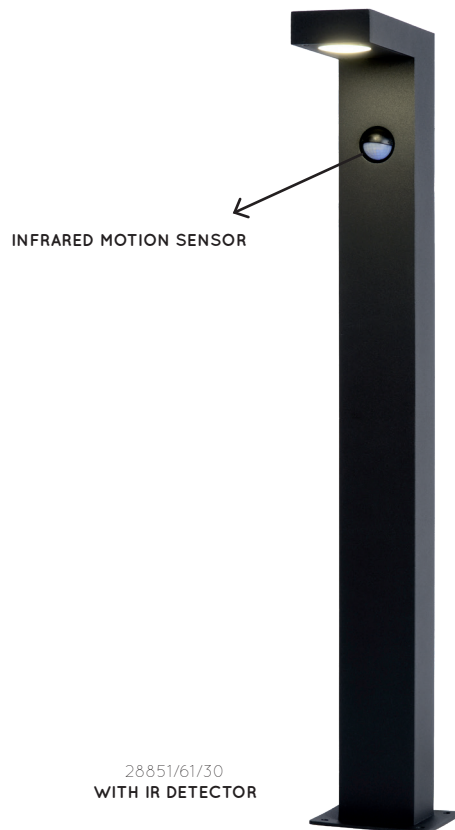

IP54

WARM
WHITE
BLANC
CHAUD

28857/06/30

28857/61/30

TEXAS

- 7W/INTEGRATED LED/3000K/420lm/incl.
- H 12/L 6/W 15 cm 28850/24/30
- H 60/L 9,6/W 15 cm 28851/60/30 - 28851/61/30
- black
- aluminium

28850/24/30
INFRARED MOTION
SENSOR

28851/60/30

INFRARED MOTION
SENSOR

28851/61/30
WITH IR DETECTOR

TEXAS

- 7W/INTEGRATED LED/3000K/420lm/incl.
- H 12/L 6/W 15 cm 28850/23/30
- H 40/L 9,6/W 15 cm 28851/40/30
- black
- aluminium

INTEGRATED
LED
INTÉGRÉ