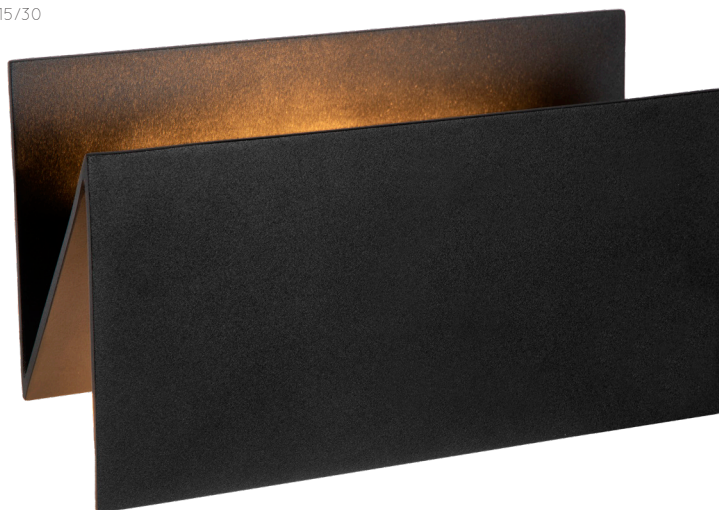

SWINDON

- 15W/INTEGRATED LED/2700K/651 lm
- L 27/W 10,9/H 15,4 cm
- color black
- aluminum

INTEGRATED
LED
INTEGRÉ

IP54

28802/15/30