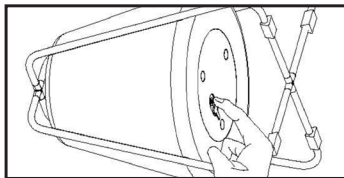

PYRAMID

- 2W/integrated LED/3 level light/2700K /238lm/incl.
- Ø 36/H 41,9 cm
- color dark grey & opal
- aluminium & plastic

- rechargeable battery
- charging time 3 hours
- touch 1 = 100%
- working time w/ full light 4 hours
- touch 2 = 40%
- working time w/ medium light 10 hours
- touch 3 = 10%
- working time w/ little light 50 hours
- touch 4 = On/Off

27801/01/29