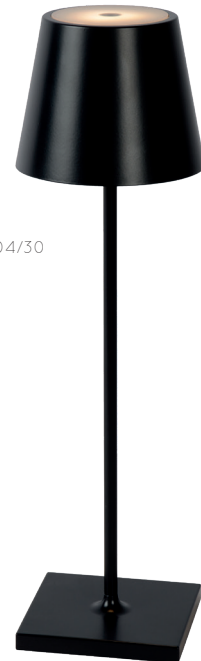

POWER ADAPTER & CABLE INCL.

TOUCH ON-OFF
AND DIMMABLE

- touch 1x = 2700K
- touch 2x = 3000K
- touch 3x = OFF

27888/04/31

27888/04/30

JOE

IN- & OUTDOOR

- 1x3W/integrated LED/3 level light/2800-3200K /278lm/incl.
- Ø 14,5/H 26,5 cm
- color opal White
- PE & wood

ON -OFF AND
3 STEP DIMMABLE

LITTLE JOE

IN- & OUTDOOR

- 1x 0,3W/integrated LED/2800-3200K /30lm/incl.
- Ø 10/H 18,5 cm
- color white & black/white & green/white & curry
- PE & metal

POWER CONNECTION
FOR CHARGING CABLE