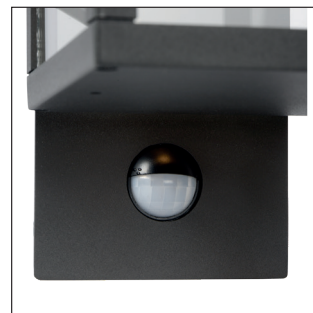

IR MONTION SENSOR INCL.